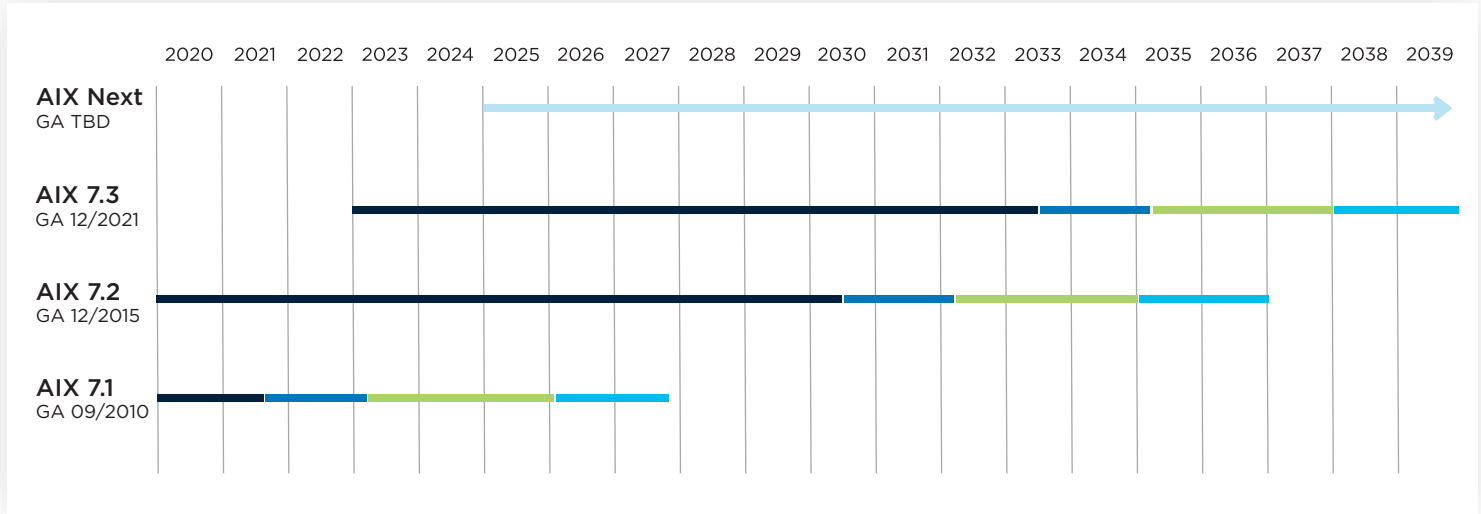

AIX Support Roadmap

■ Marketed and serviced
 ■ Served only
 ■ Fee-based service extension
 ■ Web support only
 ■ Estimated time frame

AIX support for Power® processor compatibility

■ Compatible in native mode
 ■ Compatible in Power8 mode
 ■ Compatible in Power9 mode
 ■ Not compatible

Image Sources: IBM