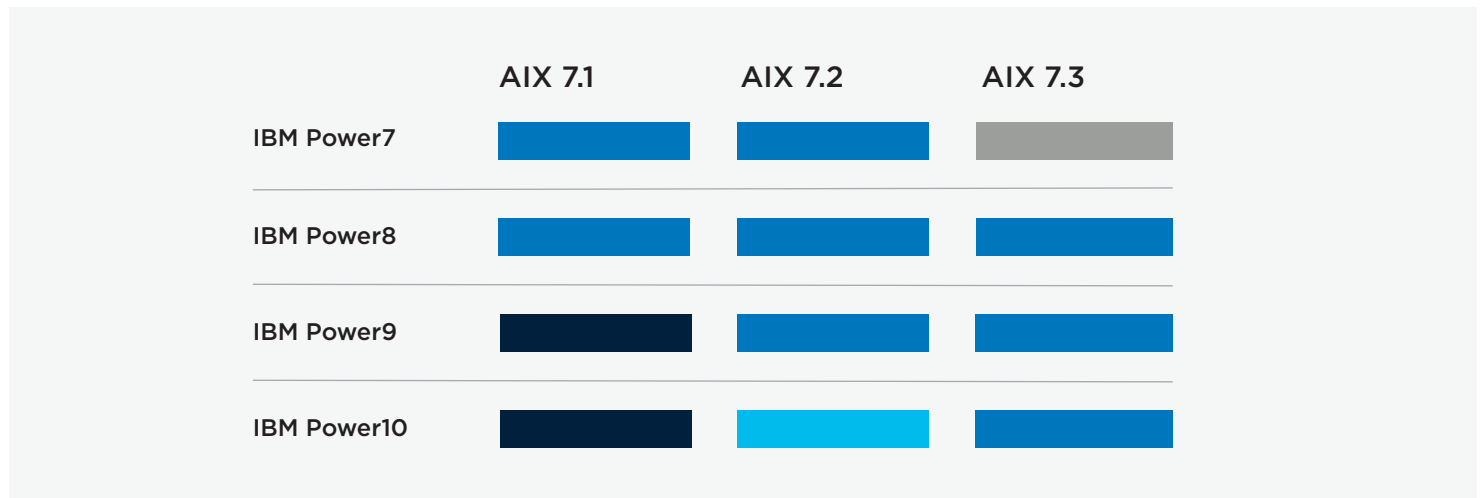

AIX Support Roadmap

■ Marketed and serviced
 ■ Served only
 ■ Fee-based service extension
 ■ Web support only
 ■ Estimated time frame

AIX support for Power® processor compatibility

■ Compatible in native mode
 ■ Compatible in Power8 mode
 ■ Compatible in Power9 mode
 ■ Not compatible

Image Sources: IBM